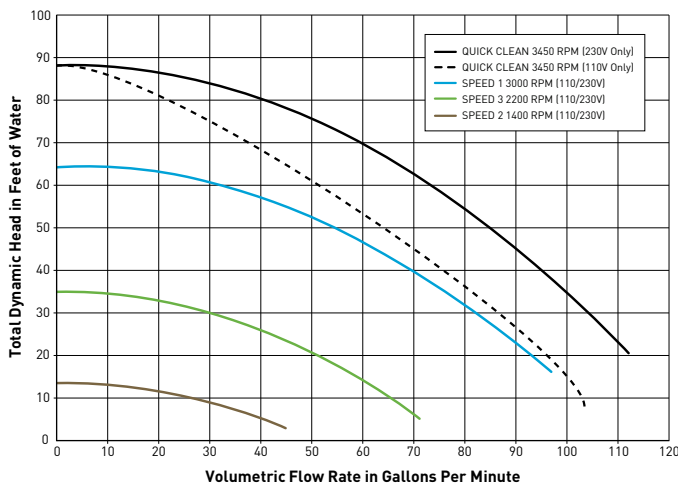

KEY FEATURES

- Only variable speed pump on the market today with 110/230 volt capability.
- 50/60 Hz single phase.
- Costs significantly less to operate because its variable speed technology moves water more efficiently at lower speeds.
- Ideal for standard pools requiring up to 1.5 hp pump.
- Affordable for new and standard pool pump replacement applications.
- Simple, intuitive user interface displays watts, RPM, current time and remaining program duration. Easy-to-read display makes programming and monitoring a cinch.
- Easy-to-access electrical connections for simple installation. Wiring is easy and unlike other pumps, the electronic board is not exposed to exterior elements at installation.
- Direct...and superior drop-in replacement for the Hayward® Super Pump®.
- UL 60730 Compliant.
- Ultra-quiet TEFC motor.
- Three operating speed settings plus override capability.
- Real-time, 24-hour clock; no need to install a separate external unit.
- Tough, engineered polymer pump body and durable, totally enclosed fan cooled (TEFC) motor give years of trouble-free service.
- WEF [5.9](#) THP [2.2](#)

PERFORMANCE CURVES FOR PRESET SPEEDS

Simply Smarter.

1620 Hawkins Ave | Sanford, NC 27330 | United States | 800.831.7133 | staritepool.com

All Pentair trademarks and logos are owned by Pentair plc. Sta-Rite®, SuperMax® and Eco Select® are registered trademarks of Pentair Water Pool and Spa, Inc. and/or its affiliated companies in the United States and/or other countries. Hayward® and Super Pump® are registered trademarks of Hayward Industries, Inc. Because we are continuously improving our products and services, Pentair reserves the right to change specifications without prior notice.

Pentair is an equal opportunity employer.

PI-237 2/19 ©2019 Pentair Water Pool and Spa, Inc. All rights reserved.

The SuperMax VS Variable Speed Pump has earned the Eco Select® brand distinction as one of the greenest and most efficient choices from Pentair.